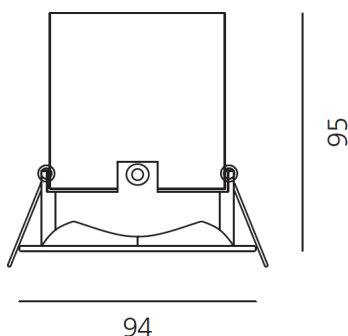

ТЕХНИЧЕСКИЕ ДАННЫЕ ПРОДУКТА

Parabola100_Square_17W_3000K_64°_Aluminium

ДИЗАЙН:

Artemide
2010

МАТЕРИАЛЫ:

Aluminium

ОПИСАНИЕ:

- Light fixture with high-performance LED light sources. • Ceiling installation.
- Composed by: frame, body, lens, fixing springs. • Frame in injection mould of aluminium. • Heat sink body in extruded aluminium. • Lens in polycarbonate with 3 different versions of beam. • Fixing springs in harmonic steel. • White monochromatic LEDs available in 3 colours temperatures: Very Warm = 2700K Warm = 3000K Neutral = 4000K • Electrical connection to the driver by means of a FEP-FEP cable and a terminal board. • IP Rating IP40. • Insulation class III. • Technical features of light fixtures in compliance with EN60598-1. • Installation must be carried out by specialized personnel.
- Carefully follow the instructions.

РАЗМЕРЫ

Длина базы: cm 9,4
 Ширина базы: cm 9,4
 Глубина встройки: cm 9,5
 Вес: kg 0,5

ЛАМПЫ ВКЛЮЧЕНЫ В КОМПЛЕКТ

Категория: LED
 Ватт: 17W
 Световой поток (lm): 1896 lm
 Типология: 1
 Цветовая температура (K): 3000K
 Класс: A

LUMINAIR

Watt: 17W

РАЗМЕРЫ

ЦВЕТ

АКСЕССУАРЫ

No Image Available

No Image Available

No Image Available