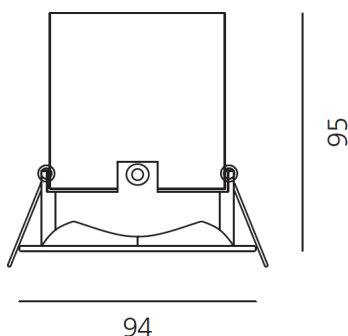

ТЕХНИЧЕСКИЕ ДАННЫЕ ПРОДУКТА

Parabola100_Square_17W_4000K_64°_Aluminium

ДИЗАЙН:

Artemide
2010

МАТЕРИАЛЫ:

Aluminium

ОПИСАНИЕ:

- Light fixture with high-performance LED light sources. • Ceiling installation.
- Composed by: frame, body, lens, fixing springs. • Frame in injection mould of aluminium. • Heat sink body in extruded aluminium. • Lens in polycarbonate with 3 different versions of beam. • Fixing springs in harmonic steel. • White monochromatic LEDs available in 3 colours temperatures: Very Warm = 2700K Warm = 3000K Neutral = 4000K • Electrical connection to the driver by means of a FEP-FEP cable and a terminal board. • IP Rating IP40. • Insulation class III. • Technical features of light fixtures in compliance with EN60598-1. • Installation must be carried out by specialized personnel.
- Carefully follow the instructions.

РАЗМЕРЫ

Длина базы: cm 9,4
 Ширина базы: cm 9,4
 Глубина встройки: cm 9,5
 Вес: kg 0,5

ЛАМПЫ ВКЛЮЧЕНЫ В КОМПЛЕКТ

Категория: LED
 Ватт: 17W
 Световой поток (lm): 1982 lm
 Типология: 1
 Цветовая температура (K): 4000K
 Класс: A

LUMINAIR

Watt: 17W

РАЗМЕРЫ

ЦВЕТ

АКСЕССУАРЫ

No Image Available

No Image Available

No Image Available