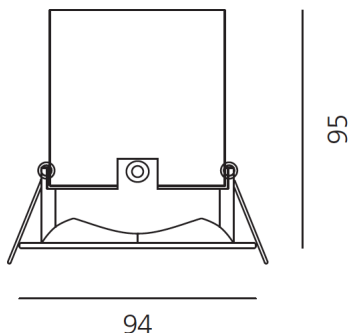

ТЕХНИЧЕСКИЕ ДАННЫЕ ПРОДУКТА

Parabola100_Square_17W_2700K_64°_Aluminium

ДИЗАЙН:

Artemide
2010

МАТЕРИАЛЫ:

Aluminium

ОПИСАНИЕ:

- Light fixture with high-performance LED light sources. • Ceiling installation.
- Composed by: frame, body, lens, fixing springs. • Frame in injection mould of aluminium. • Heat sink body in extruded aluminium. • Lens in polycarbonate with 3 different versions of beam. • Fixing springs in harmonic steel. • White monochromatic LEDs available in 3 colours temperatures: Very Warm = 2700K Warm = 3000K Neutral = 4000K • Electrical connection to the driver by means of a FEP-FEP cable and a terminal board. • IP Rating IP40. • Insulation class III. • Technical features of light fixtures in compliance with EN60598-1. • Installation must be carried out by specialized personnel.
- Carefully follow the instructions.

РАЗМЕРЫ

Длина базы: cm 9,4
 Ширина базы: cm 9,4
 Глубина встройки: cm 9,5
 Вес: kg 0,5

ЛАМПЫ ВКЛЮЧЕНЫ В КОМПЛЕКТ

Категория: LED
 Ватт: 17W
 Световой поток (lm): 1290 lm
 Типология: 1
 Цветовая температура (K): 2700K
 Класс: A

LUMINAIR

Watt: 17W

РАЗМЕРЫ

ЦВЕТ

АКСЕССУАРЫ

No Image Available

No Image Available

No Image Available