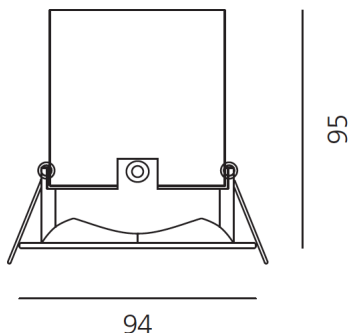

ОПИСАНИЕ:

- Light fixture with high-performance LED light sources. • Ceiling installation.
- Composed by: frame, body, lens, fixing springs. • Frame in injection mould of aluminium. • Heat sink body in extruded aluminium. • Lens in polycarbonate with 3 different versions of beam. • Fixing springs in harmonic steel. • White monochromatic LEDs available in 3 colours temperatures: Very Warm = 2700K Warm = 3000K Neutral = 4000K • Electrical connection to the driver by means of a FEP-FEP cable and a terminal board. • IP Rating IP40. • Insulation class III. • Technical features of light fixtures in compliance with EN60598-1. • Installation must be carried out by specialized personnel.
- Carefully follow the instructions.

ВЫБРАТЬ

LED

Aluminium

КОД ПРОДУКТА

NL1907380K002

Вид светового потока

IP40

Dimmable

ТЕХНИЧЕСКИЕ ДАННЫЕ

ХАРАКТЕРИСТИКИ

Наименование продукции: Parabola100_Square_17W_3000K_76°_Aluminium
Код: NL1907380K002
Цвет: Aluminium
Материал: Aluminium
Серии: Architectural
Окружающая среда: Внутреннее
место контракта: Гостеприимство Гостиницы, Гостеприимство Рестораны, Розничные магазины, Офисы, Музеи & Выставки, Частные резиденции

РАЗМЕРЫ

Длина базы: cm 9,4
Ширина базы: cm 9,4
Глубина встройки: cm 9,5
Вес: kg 0,5

ЛАМПЫ ВКЛЮЧЕНЫ В КОМПЛЕКТ

Категория: LED
Ватт: 17W
Световой поток (lm): 1896 lm
Типология: 1
Цветовая температура (K): 3000K
Класс: A

LUMINAIR

Watt: 17W

РАЗМЕРЫ

ЦВЕТ

АКСЕССУАРЫ

ALIMENT. 25W DIMM 1/10V
PUSH+CAV.SINC. NL62810

ALIMENT. 20W 500mA (indip.)
NL19034

ALIMENT. 50W 350/500/700mA
MAXI DALI NL11035