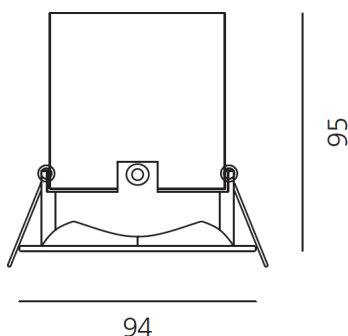

ОПИСАНИЕ:

- Light fixture with high-performance LED light sources. • Ceiling installation.
- Composed by: frame, body, lens, fixing springs. • Frame in injection mould of aluminium. • Heat sink body in extruded aluminium. • Lens in polycarbonate with 3 different versions of beam. • Fixing springs in harmonic steel. • White monochromatic LEDs available in 3 colours temperatures: Very Warm = 2700K Warm = 3000K Neutral = 4000K • Electrical connection to the driver by means of a FEP-FEP cable and a terminal board. • IP Rating IP40. • Insulation class III. • Technical features of light fixtures in compliance with EN60598-1. • Installation must be carried out by specialized personnel.
- Carefully follow the instructions.

ВЫБРАТЬ

LED

Aluminium

КОД ПРОДУКТА

NL1907380Y002

Вид светового потока

IP40

Dimmable

ТЕХНИЧЕСКИЕ ДАННЫЕ

ХАРАКТЕРИСТИКИ

Наименование продукции: Parabola100_Square_17W_2700K_76°_Aluminium
Код: NL1907380Y002
Цвет: Aluminium
Материал: Aluminium
Серии: Architectural
Окружающая среда: Внутреннее
место контракта: Гостеприимство Гостиницы, Гостеприимство Рестораны, Розничные магазины, Офисы, Музеи & Выставки, Частные резиденции

РАЗМЕРЫ

Длина базы: cm 9,4
Ширина базы: cm 9,4
Глубина встройки: cm 9,5
Вес: kg 0,5

ЛАМПЫ ВКЛЮЧЕНЫ В КОМПЛЕКТ

Категория: LED
Ватт: 17W
Световой поток (lm): 1290 lm
Типология: 1
Цветовая температура (K): 2700K
Класс: A

LUMINAIR

Watt: 17W

РАЗМЕРЫ

ЦВЕТ

АКСЕССУАРЫ

ALIMENT. 25W DIMM 1/10V
PUSH+CAV.SINC. NL62810

ALIMENT. 20W 500mA (indip.)
NL19034

ALIMENT. 50W 350/500/700mA
MAXI DALI NL11035