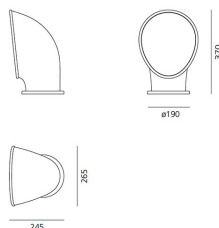

### Piroscafo Rust

**ДИЗАЙН:**

Ernesto Gismondi

**МАТЕРИАЛЫ:****ОПИСАНИЕ:**

Lighting appliance for ground fixing with radial bidirectional light emission, using monochrome LED light sources. The appliance is made up of a body and a fixing base of EN-AB 47100 die-cast aluminium finished with a 3-stage outdoor treatment: nanotechnologies, anti-oxidizing primer, polyester painting. Equipped with a furukawa reflector Shiny shock-resistant anti-UV polycarbonate screen AISI 316 fixing screws and silicon seals. Sealing degree IP65. Class I provided with cable and IP67 connector for connection to the mains. Supports cables with 7 to 12 mm diameters. Technical specifications comply with the EN60598-1 norm. CE registration

Наименование продукции: Piroscafo Rust  
Код: T081910  
Цвет: Rust  
Серии: Outdoor

**РАЗМЕРЫ**

Длина: cm 26.5  
Ширина: cm 24.5  
Высота: cm 37

**ЛАМПЫ ВКЛЮЧЕНЫ В КОМПЛЕКТ**

Категория: LED  
Ватт: 15W  
Световой поток (lm): 1290lm  
Типология: 1  
Цветовая температура (K): 3000K  
Класс: A

**LUMINAIR**

Watt: 15W

**РАЗМЕРЫ****ЦВЕТ**