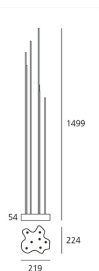

ТЕХНИЧЕСКИЕ ДАННЫЕ ПРОДУКТА

Reeds IP67

ДИЗАЙН:

Klaus Begasse
2013

МАТЕРИАЛЫ:

ОПИСАНИЕ:

Floor light fixture with diffuse emission, with monochromatic LED light sources. Available with IP20 protection degree for indoors, IP67 and IP68 for outdoors. Light is diffused through 7 PMMA rods with different heights to give the impression of a groove of reeds and which can be screwed to the base by means of AISI 316 stainless steel bushes. Part of the light is also diffused on the floor around the base. The base has an irregular shape, which has been designed to allow a «mosaic» connection with other light fixtures so as to create an elaborate composition as needed. Consists of a base made up of a transparent polycarbonate casing installed between 2 AISI316 stainless steel plates fixed by means of AISI316 stainless steel screws. Water sealing is assured by a silicone gasket. The light fixture can be fastened to the floor by means of the holes in the lower plate. Technopolymer aesthetic cover. Complete with integrated ballast and supplied with a 1.5 m-long H05RN-F 2x1 cable provided with IP67 connector for the electrical connection to the mains suitable for 5-13.5mm diameter cables. Technical features in compliance with EN60598-1 Insulation class II.

ХАРАКТЕРИСТИКИ

Наименование продукции: Reeds IP67
Код: T087400
Цвет: Anthracite grey
Серии: Outdoor

РАЗМЕРЫ

Длина: cm 22
Ширина: cm 22
Высота: cm 150
Ударопрочность: IK10
тест раскаленной проволокой: 750 °

ЛАМПЫ ВКЛЮЧЕНЫ В КОМПЛЕКТ

Категория: LED
Ватт: 9,5W
Световой поток (lm): 79lm
Типология: 1
Цветовая температура (K): 3000K
Класс: A

LUMINAIR

Watt: 9,5W
Напряжение: 220-240 V

РАЗМЕРЫ

ЦВЕТ