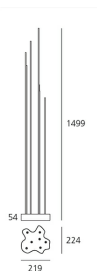

ТЕХНИЧЕСКИЕ ДАННЫЕ ПРОДУКТА

Reeds IP68

ДИЗАЙН:

Klaus Begasse
2013

МАТЕРИАЛЫ:

ОПИСАНИЕ:

Floor light fixture with diffuse emission, with monochromatic LED light sources. Available with IP20 protection degree for indoors, IP67 and IP68 for outdoors. Light is diffused through 7 PMMA rods with different heights to give the impression of a groove of reeds and which can be screwed to the base by means of AISI 316 stainless steel bushes. Part of the light is also diffused on the floor around the base. The base has an irregular shape, which has been designed to allow a «mosaic» connection with other light fixtures so as to create an elaborate composition as needed. Consists of a base made up of a transparent polycarbonate casing installed between 2 AISI316 stainless steel plates fixed by means of AISI316 stainless steel screws. Water sealing is assured by a silicone gasket. The light fixture can be fastened to the floor by means of the holes in the lower plate. Technopolymer aesthetic cover. The light fixture is supplied with 24V DC power and is provided with a 5 m-long H05RN-F 2x1 cable with IP68 connector for the electrical connection to the mains suitable for 5-13.5mm diameter cables. Technical features in compliance with EN60598-1 and section 2-18. Insulation class III.

ХАРАКТЕРИСТИКИ

Наименование продукции: Reeds IP68
Код: T087500
Цвет: Anthracite grey
Серии: Outdoor

РАЗМЕРЫ

Длина: cm 22
Ширина: cm 22
Высота: cm 150
Ударопрочность: IK10
тест раскаленной проволокой: 750 °

ЛАМПЫ ВКЛЮЧЕНЫ В КОМПЛЕКТ

Категория: LED
Ватт: 9,5W
Световой поток (lm): 79lm
Типология: 1
Цветовая температура (K): 3000K
Класс: A

LUMINAIR

Watt: 9,5W
Напряжение: 24 V

РАЗМЕРЫ

ЦВЕТ