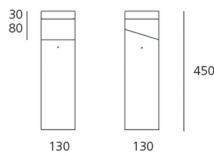

ТЕХНИЧЕСКИЕ ДАННЫЕ ПРОДУКТА

Tetragono Floor 45 - 3000K

**ДИЗАЙН:**

Ernesto Gismondi
2013

МАТЕРИАЛЫ:**ОПИСАНИЕ:**

Consists of lamp and supporting pole. Lamp support in extruded EN-AW-6060 aluminium, subjected to chromate treatment and painted, height 900mm, with painted steel base flange, with holes for floor installation by means of log bolts or dowels. Lighting unit in die-cast EN-AB 47100 aluminium painted with 3-stage outdoor treatment: nanotechnologies, anti-oxidizing primer, polyester paint. Provided with metalized polycarbonate reflectors. UV resistant diffuser in shock resistant polycarbonate with bright finish. AISI 316 fixing screws and silicone gaskets. Provided with cable and IP67 connector for the connection to the mains suitable for 5-13.5mm diameter cables. IP Rating IP65. Insulation class I. Technical features in compliance with EN60598-1.

Наименование продукции: Tetragono Floor 45 - 3000K
Код: T417100W00
Цвет: Grey antracite
Серии: Outdoor

РАЗМЕРЫ

Длина: cm 13
Ширина: cm 13
Высота: cm 45
Ударопрочность: IK10
тест раскаленной проволокой: 650 °

РАЗМЕРЫ**ЛАМПЫ ВКЛЮЧЕНЫ В КОМПЛЕКТ**

Категория: LED
Ватт: 15W
Световой поток (lm): 1375lm
Типология: 1
Цветовая температура (K): 3000K
Класс: A

ЦВЕТ**LUMINAIR**

Watt: 15W
Напряжение: 220V-240V