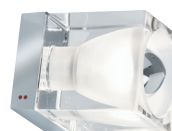

Cubetto

D28 G01 00

Pamio Design

8 800 301-72-50
<http://lampshopping.ru>

Glass diffuser made of 24% lead crystal, sandblasted inside.
Polished chromium-plated metal structure.

tipology

suggested bulb and options (n.i.)