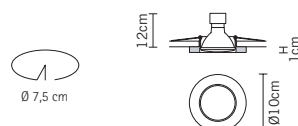

Venere D55 F21 11

Francesco Lucchese

8 800 301-72-50
<http://lampshopping.ru>

Fixed polished aluminium structure.

tipology

suggested bulb and options (n.i.)

A11103C20

GU10

1x75W

HAGS

25°

η 98,00%

volume - weight

0,001 m³ - 0,30 Kg

technical information

accessories included

notes

accessories not included