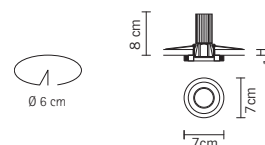

0,001 m³ - 0,20 Kg

technical information

IP20

accessories included

ELECTRONIC
BALLAST

notes

accessories not included

		Max Lux	Med Lux
1m	Ø 0,80	507	308
2m	Ø 1,60	129	78
3m	Ø 2,40	55	35
4m	Ø 3,20	31	19
5m	Ø 4,00	19	12