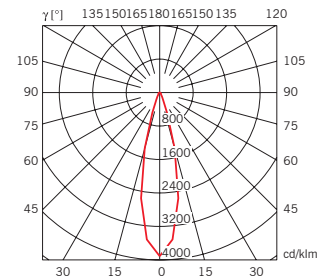

Beluga Colour

D57 J05 00

Marc Sadler

8 800 301-72-50
<http://lampshopping.ru>

Adjustable transparent 24% lead crystal diffuser.
Polished chromium-plated metal structure.

tipology

suggested bulb and options (n.i.)

A11103C20

GU10

1x75W

HAGS

25°

η 98,00%

A11105C01

GU10

1x5.5W

volume - weight

0,028 m³ - 2,05 Kg

technical information

IP20

24% PbO

accessories included

notes

accessories not included

See next page