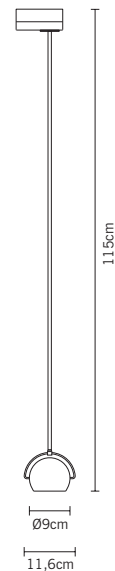

Beluga Colour D57 J05 04

Marc Sadler

8 800 301-72-50
<http://lampshopping.ru>

Adjustable varnished 24% lead crystal yellow painted diffuser.
Polished chromium-plated metal structure.

tipology

suggested bulb and options (n.i.)

A11103C20

GU10

1x75W

HAGS

25°

η 98,00%

A11105C01

GU10

1x5.5W

volume - weight

0,028 m³ - 2,05 Kg

technical information

IP20

24%
PbO

accessories included

notes

accessories not included

See next page