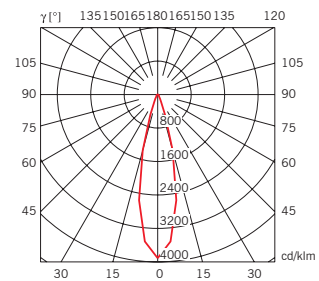

Beluga Colour D57 J05 04

Marc Sadler

8 800 301-72-50
<http://lampshopping.ru>

Adjustable varnished 24% lead crystal yellow painted diffuser.
Polished chromium-plated metal structure.

tipology

suggested bulb and options (n.i.)

A11103C20

GU10

1x75W

HAGS

25°

η 98,00%

A11105C01

GU10

1x5.5W

volume - weight

0,028 m³ - 2,05 Kg

technical information

IP20

24%
PbO

accessories included

notes

accessories not included

See next page