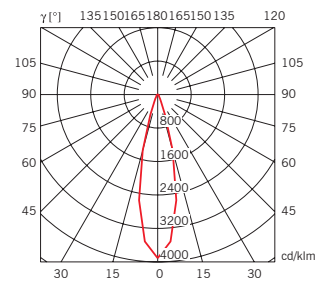

Beluga Colour

D57 J05 31

Marc Sadler

8 800 301-72-50
<http://lampshopping.ru>

Adjustable varnished 24% lead crystal blue painted diffuser.
Polished chromium-plated metal structure.

tipology

suggested bulb and options (n.i.)

A11103C20

GU10

1x75W

HAGS

25°

η 98,00%

A11105C01

GU10

1x5.5W

volume - weight

0,028 m³ - 2,05 Kg

technical information

IP20

24% PbO

accessories included

notes

accessories not included

See next page