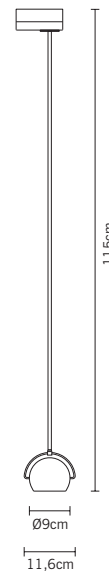

Beluga Colour

D57 J05 31

Marc Sadler

8 800 301-72-50
<http://lampshopping.ru>

Adjustable varnished 24% lead crystal blue painted diffuser.
Polished chromium-plated metal structure.

tipology

suggested bulb and options (n.i.)

A11103C20

GU10

1x75W

HAGS

25°

η 98,00%

A11105C01

GU10

1x5.5W

volume - weight

0,028 m³ - 2,05 Kg

technical information

IP20

24% PbO

accessories included

notes

accessories not included

See next page