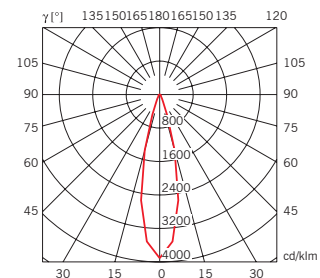

Beluga Colour

D57 J05 41

Marc Sadler

8 800 301-72-50
<http://lampshopping.ru>

Adjustable varnished 24% lead crystal copper painted diffuser.
Polished chromium-plated metal structure.

tipology

suggested bulb and options (n.i.)

A11103C20

GU10

1x75W

HAGS

25°

η 98,00%

A11105C01

GU10

1x5.5W

HAGS

25°

η 98,00%

volume - weight

0,028 m³ - 2,05 Kg

technical information

IP20

24% PbO

accessories included

notes

accessories not included

See next page