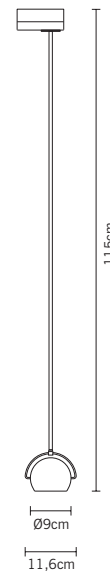

Beluga Colour

D57 J05 41

Marc Sadler

8 800 301-72-50
<http://lampshopping.ru>

Adjustable varnished 24% lead crystal copper painted diffuser.
Polished chromium-plated metal structure.

tipology

suggested bulb and options (n.i.)

A11103C20

GU10

1x75W

HAGS

25°

η 98,00%

A11105C01

GU10

1x5.5W

HAGS

25°

η 98,00%

volume - weight

0,028 m³ - 2,05 Kg

technical information

IP20

24% PbO

accessories included

notes

accessories not included

See next page