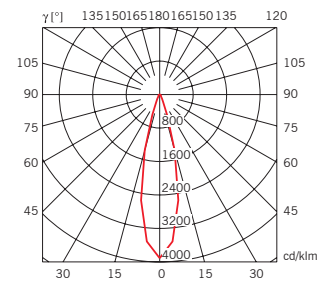

Beluga Colour

D57 J05 43

Marc Sadler

8 800 301-72-50
<http://lampshopping.ru>

Adjustable varnished 24% lead crystal green painted diffuser.
Polished chromium-plated metal structure.

tipology

suggested bulb and options (n.i.)

A11103C20

GU10

1x75W

HAGS

25°

η 98,00%

A11105C01

GU10

1x5.5W

LED

volume - weight

0,028 m³ - 2,05 Kg

technical information

IP20

24% PbO

accessories included

notes

accessories not included

See next page