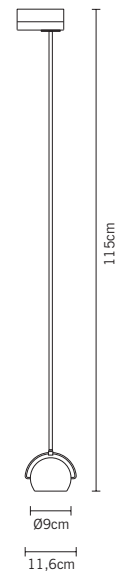

Beluga Colour

D57 J05 43

Marc Sadler

8 800 301-72-50
<http://lampshopping.ru>

Adjustable varnished 24% lead crystal green painted diffuser.
Polished chromium-plated metal structure.

tipology

suggested bulb and options (n.i.)

A11103C20

GU10

1x75W

HAGS

25°

η 98,00%

A11105C01

GU10

1x5.5W

LED

volume - weight

0,028 m³ - 2,05 Kg

technical information

IP20

24% PbO

accessories included

notes

accessories not included

See next page