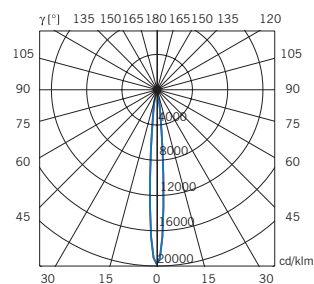

Cricket

D60 F15 01

Bridgewell Consulting LTD

8 800 301-72-50
<http://lampshopping.ru>

Anodized aluminium structure.

tipology

bulb included

LED 700mA
3x3W-10°

450 lm
Cri 80

volume - weight

0,003 m³ - 0,40 Kg

technical information

IP67

accessories included

notes

For wall/ceiling/floor

accessories not included

1. A50102 Converter for high brightness LEDs 3W (max 9W) (max 1 spot)
   - A50103 Converter for high brightness LEDs 3W (min 9W-max 27W) (max 3 spots)
   - D60Z05 Floor housing
   - D60Z07 Ceiling-wall housing
   - D60Z13 Floor housing
2. See next page