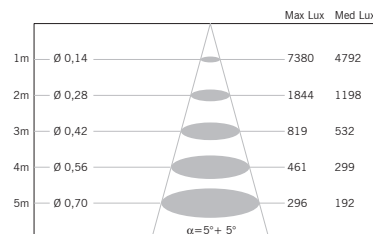

Cricket

D60 F15 03

Bridgewell Consulting LTD

8 800 301-72-50
<http://lampshopping.ru>

Anodized aluminium structure.

tipology

bulb included

LED 700mA
3x3W-10°

450 lm
Cri 80

volume - weight

0,003 m³ - 0,40 Kg

technical information

IP67

accessories included

notes

For wall/ceiling/floor

accessories not included

1. A50102 Converter for high brightness LEDs 3W (max 9W) (max 1 spot)
   - A50103 Converter for high brightness LEDs 3W (min 9W-max 27W) (max 3 spots)
   - D60Z05 Floor housing
   - D60Z07 Ceiling-wall housing
   - D60Z13 Floor housing
2. See next page