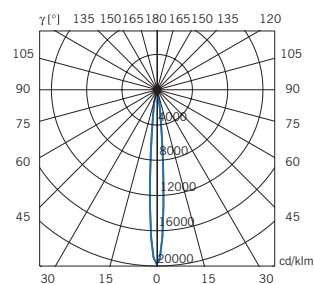

Cricket

D60 F15 03

Bridgewell Consulting LTD

8 800 301-72-50
<http://lampshopping.ru>

Anodized aluminium structure.

tipology

bulb included

LED 700mA
3x3W-10°

450 lm
Cri 80

volume - weight

0,003 m³ - 0,40 Kg

technical information

IP67

accessories included

notes

For wall/ceiling/floor

accessories not included

1. A50102 Converter for high brightness LEDs 3W (max 9W) (max 1 spot)
   - A50103 Converter for high brightness LEDs 3W (min 9W-max 27W) (max 3 spots)
   - D60Z05 Floor housing
   - D60Z07 Ceiling-wall housing
   - D60Z13 Floor housing
2. See next page