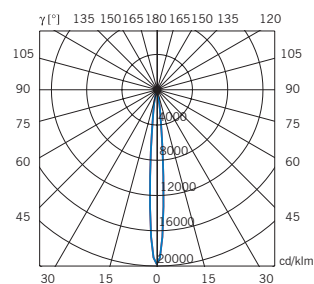

accessories not included

1. A50102 Converter for high brightness LEDs 3W (max 9W) (max 1 spot)
   - A50103 Converter for high brightness LEDs 3W (min 9W-max 27W) (max 3 spots)
   - D60Z05 Floor housing
   - D60Z07 Ceiling-wall housing
   - D60Z13 Floor housing
2. See next page