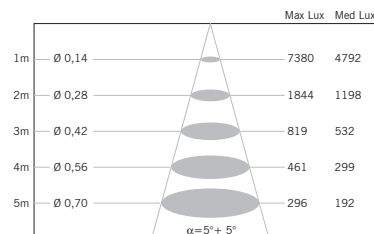

accessories not included

1. A50102 Converter for high brightness LEDs 3W (max 9W) (max 1 spot)
   - A50103 Converter for high brightness LEDs 3W (min 9W-max 27W) (max 3 spots)
   - D60Z05 Floor housing
   - D60Z07 Ceiling-wall housing
   - D60Z13 Floor housing
2. See next page