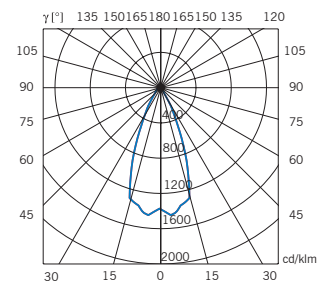

Cricket

D60 F16 01

Bridgewell Consulting LTD

8 800 301-72-50
<http://lampshopping.ru>

Anodized aluminium structure.

tipology

bulb included

LED 700mA
3x3W-10°

450 lm
Cri 80

volume - weight

0,003 m³ - 0,40 Kg

technical information

IP67

accessories included

notes

For wall/ceiling/floor

accessories not included

1. A50102 Converter for high brightness LEDs 3W (max 9W) (max 1 spot)
   - A50103 Converter for high brightness LEDs 3W (min 9W-max 27W) (max 3 spots)
   - D60Z05 Floor housing
   - D60Z07 Ceiling-wall housing
   - D60Z13 Floor housing
2. See next page