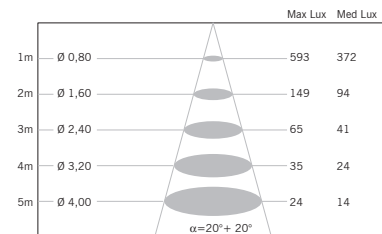

Cricket

D60 F16 01

Bridgewell Consulting LTD

8 800 301-72-50
<http://lampshopping.ru>

Anodized aluminium structure.

tipology

bulb included

LED 700mA
3x3W-10°

450 lm
Cri 80

volume - weight

0,003 m³ - 0,40 Kg

technical information

IP67

accessories included

notes

For wall/ceiling/floor

accessories not included

1. A50102 Converter for high brightness LEDs 3W (max 9W) (max 1 spot)
   - A50103 Converter for high brightness LEDs 3W (min 9W-max 27W) (max 3 spots)
   - D60Z05 Floor housing
   - D60Z07 Ceiling-wall housing
   - D60Z13 Floor housing
2. See next page