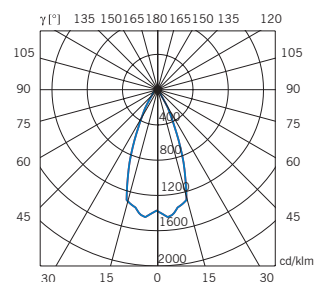

Cricket

D60 F16 03

Bridgwell Consulting LTD

8 800 301-72-50
<http://lampshopping.ru>

Anodized aluminium structure.

tipology

bulb included

LED 700mA
3x3W-10°

450 lm
Cri 80

volume - weight

0,003 m³ - 0,40 Kg

technical information

IP67

TEMPERED GLASS

accessories included

notes

For wall/ceiling/floor

accessories not included

1. A50102 Converter for high brightness LEDs 3W (max 9W) (max 1 spot)
   - A50103 Converter for high brightness LEDs 3W (min 9W-max 27W) (max 3 spots)
   - D60Z05 Floor housing
   - D60Z07 Ceiling-wall housing
   - D60Z13 Floor housing
2. See next page