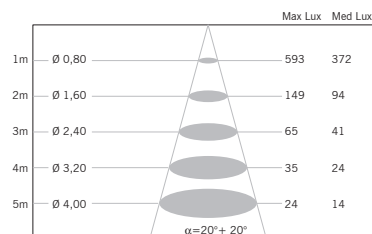

Cricket

D60 F16 03

Bridgwell Consulting LTD

8 800 301-72-50
<http://lampshopping.ru>

Anodized aluminium structure.

tipology

bulb included

LED 700mA
3x3W-10°

450 lm
Cri 80

volume - weight

0,003 m³ - 0,40 Kg

technical information

IP67

TEMPERED GLASS

accessories included

notes

For wall/ceiling/floor

accessories not included

1. A50102 Converter for high brightness LEDs 3W (max 9W) (max 1 spot)
   - A50103 Converter for high brightness LEDs 3W (min 9W-max 27W) (max 3 spots)
   - D60Z05 Floor housing
   - D60Z07 Ceiling-wall housing
   - D60Z13 Floor housing
2. See next page