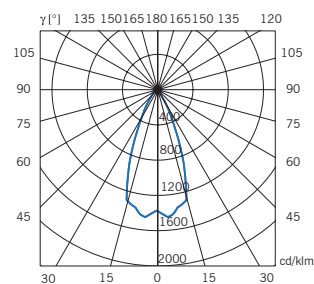

Cricket

D60 F16 04

Bridgwell Consulting LTD

8 800 301-72-50
<http://lampshopping.ru>

Anodized aluminium structure.

tipology

bulb included

LED 700mA
3x3W-10°

450 lm
Cri 80

volume - weight

0,003 m³ - 0,40 Kg

technical information

IP67

accessories included

notes

For wall/ceiling/floor

accessories not included

1. A50102 Converter for high brightness LEDs 3W (max 9W) (max 1 spot)
   - A50103 Converter for high brightness LEDs 3W (min 9W-max 27W) (max 3 spots)
   - D60Z05 Floor housing
   - D60Z07 Ceiling-wall housing
   - D60Z13 Floor housing
2. See next page