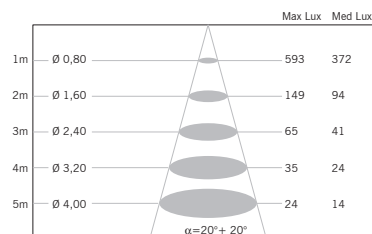

Cricket

D60 F16 04

Bridgwell Consulting LTD

8 800 301-72-50
<http://lampshopping.ru>

Anodized aluminium structure.

tipology

bulb included

LED 700mA
3x3W-10°

450 lm
Cri 80

volume - weight

0,003 m³ - 0,40 Kg

technical information

IP67

accessories included

notes

For wall/ceiling/floor

accessories not included

1. A50102 Converter for high brightness LEDs 3W (max 9W) (max 1 spot)
   - A50103 Converter for high brightness LEDs 3W (min 9W-max 27W) (max 3 spots)
   - D60Z05 Floor housing
   - D60Z07 Ceiling-wall housing
   - D60Z13 Floor housing
2. See next page