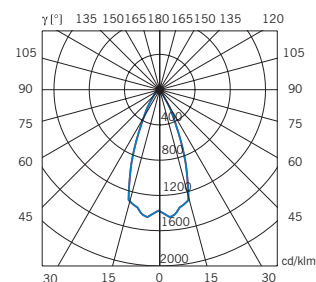

Cricket

D60 F16 60

Bridgewell Consulting LTD

8 800 301-72-50
<http://lampshopping.ru>

Anodized aluminium structure.

tipology

bulb included

LED 500mA
10W-40°

1000 lm
Cri 80

volume - weight

0,003 m³ - 0,40 Kg

technical information

IP67

TEMPERED
GLASS

accessories included

notes

For wall/ceiling/floor

accessories not included

A50107 Dimmable converter for high brightness LEDs 20W 500mA (max 1 spot)

A50108 Converter for high brightness LEDs 12W 500mA (max 1 spot)

D60Z05 Floor housing

D60Z07 Ceiling-wall housing

D60Z13 Floor housing

See next page