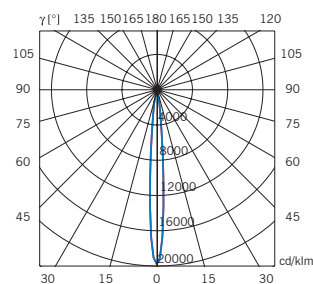

Cricket D60 F19 03

Bridgewell Consulting LTD

8 800 301-72-50
<http://lampshopping.ru>

Anodized aluminium structure.

tipology

bulb included

LED 700mA
3x3W-10°

450 lm
Cri 80

volume - weight

0,003 m³ - 0,40 Kg

technical information

IP67

accessories included

notes

For wall/ceiling/floor

accessories not included

A50102 Converter for high brightness LEDs 3W (max 9W) (max 1 spot)

A50103 Converter for high brightness LEDs 3W (min 9W-max 27W) (max 3 spots)

D60Z05 Floor housing

D60Z07 Ceiling-wall housing

D60Z13 Floor housing

See next page