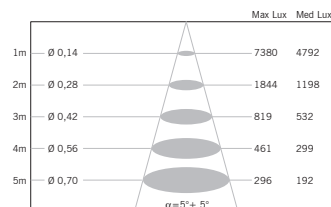

Cricket D60 F19 03

Bridgewell Consulting LTD

8 800 301-72-50
<http://lampshopping.ru>

Anodized aluminium structure.

tipology

bulb included

LED 700mA
3x3W-10°

450 lm
Cri 80

volume - weight

0,003 m³ - 0,40 Kg

technical information

IP67

accessories included

notes

For wall/ceiling/floor

accessories not included

A50102 Converter for high brightness LEDs 3W (max 9W) (max 1 spot)

A50103 Converter for high brightness LEDs 3W (min 9W-max 27W) (max 3 spots)

D60Z05 Floor housing

D60Z07 Ceiling-wall housing

D60Z13 Floor housing

See next page