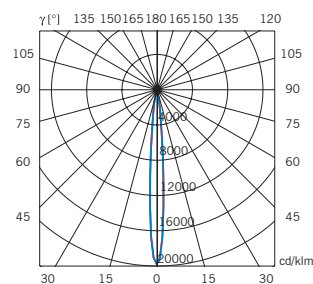

Cricket

D60 F19 43

Bridgewell Consulting LTD

8 800 301-72-50
<http://lampshopping.ru>

Anodized aluminium structure.

tipology

bulb included

LED 700mA
3x3W-10°

450 lm
Cri 80

volume - weight

0,003 m³ - 0,40 Kg

technical information

IP67

accessories included

notes

For wall/ceiling/floor

accessories not included

A50102 Converter for high brightness LEDs 3W (max 9W) (max 1 spot)

A50103 Converter for high brightness LEDs 3W (min 9W-max 27W) (max 3 spots)

D60Z05 Floor housing

D60Z07 Ceiling-wall housing

D60Z13 Floor housing

See next page