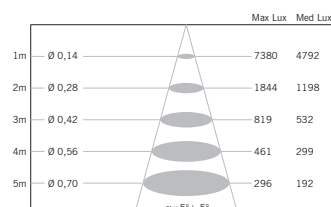

Cricket

D60 F19 43

Bridgewell Consulting LTD

8 800 301-72-50
<http://lampshopping.ru>

Anodized aluminium structure.

tipology

bulb included

LED 700mA
3x3W-10°

450 lm
Cri 80

volume - weight

0,003 m³ - 0,40 Kg

technical information

IP67

accessories included

notes

For wall/ceiling/floor

accessories not included

A50102 Converter for high brightness LEDs 3W (max 9W) (max 1 spot)

A50103 Converter for high brightness LEDs 3W (min 9W-max 27W) (max 3 spots)

D60Z05 Floor housing

D60Z07 Ceiling-wall housing

D60Z13 Floor housing

See next page