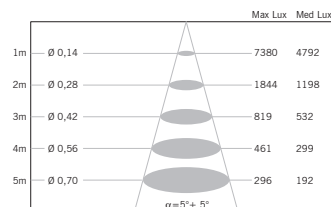

Cricket

D60 F19 60

Bridgewell Consulting LTD

8 800 301-72-50
<http://lampshopping.ru>

Anodized aluminium structure.

tipology

bulb included

LED 700mA
3x3W-10°

450 lm
Cri 80

volume - weight

0,003 m³ - 0,40 Kg

technical information

IP67

TEMPERED GLASS

accessories included

notes

For wall/ceiling/floor

accessories not included

A50102 Converter for high brightness LEDs 3W (max 9W) (max 1 spot)

A50103 Converter for high brightness LEDs 3W (min 9W-max 27W) (max 3 spots)

D60Z05 Floor housing

D60Z07 Ceiling-wall housing

D60Z13 Floor housing

See next page