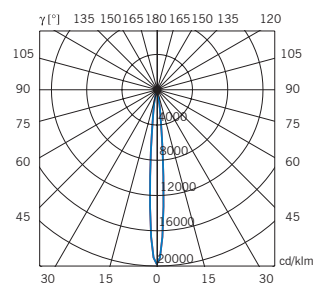

Cricket

D60 F19 60

Bridgewell Consulting LTD

8 800 301-72-50
<http://lampshopping.ru>

Anodized aluminium structure.

tipology

bulb included

LED 700mA
3x3W-10°

450 lm
Cri 80

volume - weight

0,003 m³ - 0,40 Kg

technical information

IP67

TEMPERED GLASS

accessories included

notes

For wall/ceiling/floor

accessories not included

A50102 Converter for high brightness LEDs 3W (max 9W) (max 1 spot)

A50103 Converter for high brightness LEDs 3W (min 9W-max 27W) (max 3 spots)

D60Z05 Floor housing

D60Z07 Ceiling-wall housing

D60Z13 Floor housing

See next page