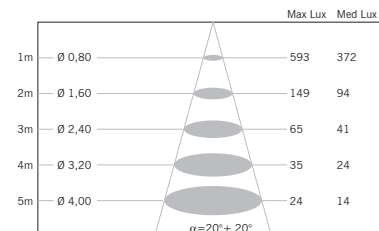

Cricket

D60 F20 01

Bridgwell Consulting LTD

8 800 301-72-50
<http://lampshopping.ru>

Anodized aluminium structure.

tipology

bulb included

LED 700mA
3x3W-10°

450 lm
Cri 80

volume - weight

0,003 m³ - 0,40 Kg

technical information

IP67

accessories included

notes

For wall/ceiling/floor

accessories not included

1. A50102 Converter for high brightness LEDs 3W (max 9W) (max 1 spot)
   - A50103 Converter for high brightness LEDs 3W (min 9W-max 27W) (max 3 spots)
   - D60Z05 Floor housing
   - D60Z07 Ceiling-wall housing
   - D60Z13 Floor housing
2. See next page