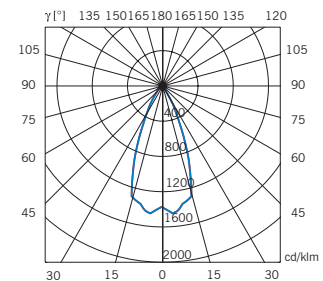

Cricket

D60 F20 01

Bridgwell Consulting LTD

8 800 301-72-50
<http://lampshopping.ru>

Anodized aluminium structure.

tipology

bulb included

LED 700mA
3x3W-10°

450 lm
Cri 80

volume - weight

0,003 m³ - 0,40 Kg

technical information

IP67

accessories included

notes

For wall/ceiling/floor

accessories not included

1. A50102 Converter for high brightness LEDs 3W (max 9W) (max 1 spot)
   - A50103 Converter for high brightness LEDs 3W (min 9W-max 27W) (max 3 spots)
   - D60Z05 Floor housing
   - D60Z07 Ceiling-wall housing
   - D60Z13 Floor housing
2. See next page