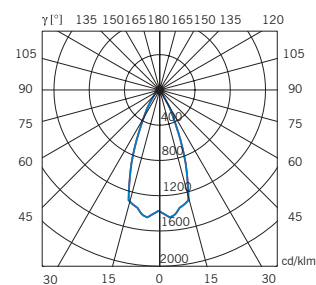

Cricket

D60 F20 03

Bridgewell Consulting LTD

8 800 301-72-50
<http://lampshopping.ru>

Anodized aluminium structure.

tipology

bulb included

LED 700mA
3x3W-10°

450 lm
Cri 80

volume - weight

0,003 m³ - 0,40 Kg

technical information

IP67

accessories included

notes

For wall/ceiling/floor

accessories not included

1. A50102 Converter for high brightness LEDs 3W (max 9W) (max 1 spot)
   - A50103 Converter for high brightness LEDs 3W (min 9W-max 27W) (max 3 spots)
   - D60Z05 Floor housing
   - D60Z07 Ceiling-wall housing
   - D60Z13 Floor housing
2. See next page