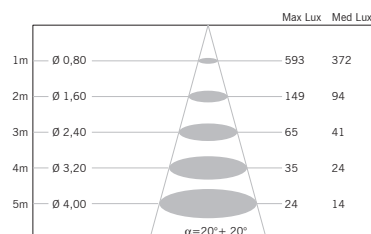

Cricket

D60 F20 03

Bridgewell Consulting LTD

8 800 301-72-50
<http://lampshopping.ru>

Anodized aluminium structure.

tipology

bulb included

LED 700mA
3x3W-10°

450 lm
Cri 80

volume - weight

0,003 m³ - 0,40 Kg

technical information

IP67

accessories included

notes

For wall/ceiling/floor

accessories not included

1. A50102 Converter for high brightness LEDs 3W (max 9W) (max 1 spot)
   - A50103 Converter for high brightness LEDs 3W (min 9W-max 27W) (max 3 spots)
   - D60Z05 Floor housing
   - D60Z07 Ceiling-wall housing
   - D60Z13 Floor housing
2. See next page