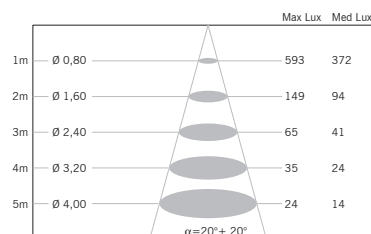

Cricket

D60 F20 04

Bridgewell Consulting LTD

8 800 301-72-50
<http://lampshopping.ru>

Anodized aluminium structure.

tipology

bulb included

LED 700mA
3x3W-10°

450 lm
Cri 80

volume - weight

0,003 m³ - 0,40 Kg

technical information

IP67

TEMPERED GLASS

accessories included

notes

For wall/ceiling/floor

accessories not included

A50102 Converter for high brightness LEDs 3W (max 9W) (max 1 spot)

A50103 Converter for high brightness LEDs 3W (min 9W-max 27W) (max 3 spots)

D60Z05 Floor housing

D60Z07 Ceiling-wall housing

D60Z13 Floor housing

See next page