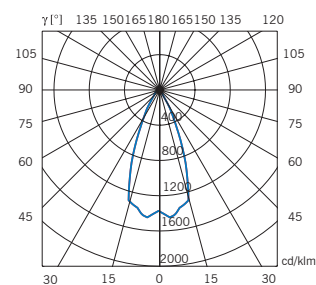

Cricket

D60 F20 04

Bridgewell Consulting LTD

8 800 301-72-50
<http://lampshopping.ru>

Anodized aluminium structure.

tipology

bulb included

LED 700mA
3x3W-10°

450 lm
Cri 80

volume - weight

0,003 m³ - 0,40 Kg

technical information

IP67

TEMPERED GLASS

accessories included

notes

For wall/ceiling/floor

accessories not included

A50102 Converter for high brightness LEDs 3W (max 9W) (max 1 spot)

A50103 Converter for high brightness LEDs 3W (min 9W-max 27W) (max 3 spots)

D60Z05 Floor housing

D60Z07 Ceiling-wall housing

D60Z13 Floor housing

See next page