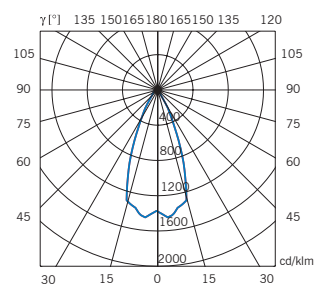

Cricket

D60 F20 43

Bridgewell Consulting LTD

8 800 301-72-50
<http://lampshopping.ru>

Anodized aluminium structure.

tipology

bulb included

LED 700mA
3x3W-10°

450 lm
Cri 80

volume - weight

0,003 m³ - 0,40 Kg

technical information

IP67

accessories included

notes

For wall/ceiling/floor

accessories not included

A50102 Converter for high brightness LEDs 3W (max 9W) (max 1 spot)

A50103 Converter for high brightness LEDs 3W (min 9W-max 27W) (max 3 spots)

D60Z05 Floor housing

D60Z07 Ceiling-wall housing

D60Z13 Floor housing

See next page