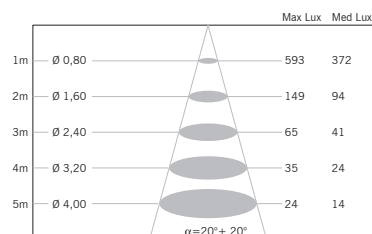

Cricket

D60 F20 43

Bridgewell Consulting LTD

8 800 301-72-50
<http://lampshopping.ru>

Anodized aluminium structure.

tipology

bulb included

LED 700mA
3x3W-10°

450 lm
Cri 80

volume - weight

0,003 m³ - 0,40 Kg

technical information

IP67

accessories included

notes

For wall/ceiling/floor

accessories not included

A50102 Converter for high brightness LEDs 3W (max 9W) (max 1 spot)

A50103 Converter for high brightness LEDs 3W (min 9W-max 27W) (max 3 spots)

D60Z05 Floor housing

D60Z07 Ceiling-wall housing

D60Z13 Floor housing

See next page