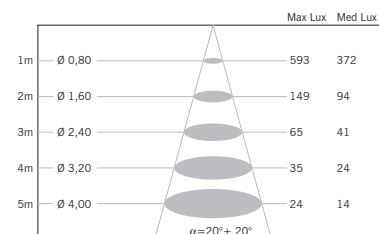

Cricket

D60 F20 60

Bridgewell Consulting LTD

8 800 301-72-50
<http://lampshopping.ru>

Anodized aluminium structure.

tipology

bulb included

LED 700mA
3x3W-10°

450 lm
Cri 80

volume - weight

0,003 m³ - 0,40 Kg

technical information

IP67

accessories included

notes

For wall/ceiling/floor

accessories not included

1. A50102 Converter for high brightness LEDs 3W (max 9W) (max 1 spot)
   - A50103 Converter for high brightness LEDs 3W (min 9W-max 27W) (max 3 spots)
   - D60Z05 Floor housing
   - D60Z07 Ceiling-wall housing
   - D60Z13 Floor housing
2. See next page