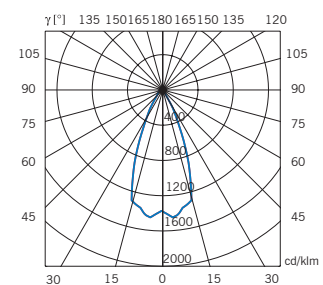

Cricket

D60 F20 60

Bridgewell Consulting LTD

8 800 301-72-50
<http://lampshopping.ru>

Anodized aluminium structure.

tipology

bulb included

LED 700mA
3x3W-10°

450 lm
Cri 80

volume - weight

0,003 m³ - 0,40 Kg

technical information

IP67

accessories included

notes

For wall/ceiling/floor

accessories not included

1. A50102 Converter for high brightness LEDs 3W (max 9W) (max 1 spot)
   - A50103 Converter for high brightness LEDs 3W (min 9W-max 27W) (max 3 spots)
   - D60Z05 Floor housing
   - D60Z07 Ceiling-wall housing
   - D60Z13 Floor housing
2. See next page