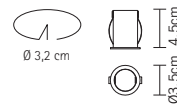

50 lm
Cri 80

LED

volume - weight

0,003 m³ - 0,12 Kg

technical information

accessories included

notes

For wall/ceiling