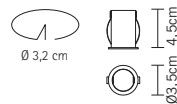

50 lm
Cri 80

LED

volume - weight

0,003 m³ - 0,12 Kg

technical information

accessories included

notes

For wall/ceiling