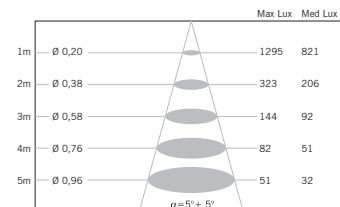

Cricket

D60 F27 60

Bridgewell Consulting LTD

8 800 301-72-50
<http://lampshopping.ru>

Anodized aluminium structure.

tipology

bulb included

LED 700mA
3W-10°

150 lm
Cri 80

volume - weight

0,003 m³ - 0,20 Kg

technical information

IP67

accessories included

notes

For wall/ceiling/floor

accessories not included

A50102 Converter for high brightness LEDs 3W (max 9W) (max 3 spots)

A50103 Converter for high brightness LEDs 3W (min 9W-max 27W)
(min 3 - max 9 spots)

D60Z09 Floor housing

D60Z11 Ceiling-wall housing

See next page