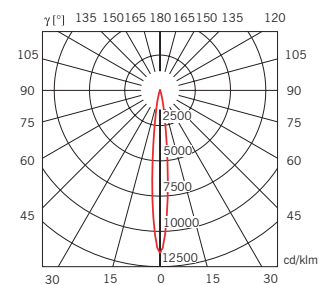

Cricket

D60 F27 60

Bridgewell Consulting LTD

8 800 301-72-50
<http://lampshopping.ru>

Anodized aluminium structure.

tipology

bulb included

LED 700mA
3W-10°

150 lm
Cri 80

volume - weight

0,003 m³ - 0,20 Kg

technical information

IP67

accessories included

notes

For wall/ceiling/floor

accessories not included

A50102 Converter for high brightness LEDs 3W (max 9W) (max 3 spots)

A50103 Converter for high brightness LEDs 3W (min 9W-max 27W)
(min 3 - max 9 spots)

D60Z09 Floor housing

D60Z11 Ceiling-wall housing

See next page