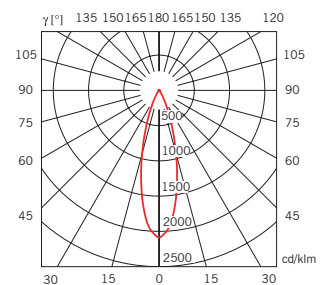

Cricket

D60 F28 01

Bridgewell Consulting LTD

8 800 301-72-50
<http://lampshopping.ru>

Anodized aluminium structure.

tipology

bulb included

LED 700mA
3W-40°

150 lm
Cri 80

volume - weight

0,003 m³ - 0,20 Kg

technical information

accessories included

notes

For wall/ceiling/floor

accessories not included

A50102 Converter for high brightness LEDs 3W (max 9W) (max 3 spots)

A50103 Converter for high brightness LEDs 3W (min 9W-max 27W)
(min 3 - max 9 spots)

D60Z09 Floor housing

D60Z11 Ceiling-wall housing

See next page