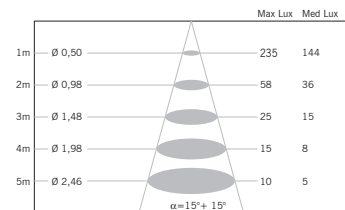

Cricket

D60 F28 01

Bridgewell Consulting LTD

8 800 301-72-50
<http://lampshopping.ru>

Anodized aluminium structure.

tipology

bulb included

LED 700mA
3W-40°

150 lm
Cri 80

volume - weight

0,003 m³ - 0,20 Kg

technical information

accessories included

notes

For wall/ceiling/floor

accessories not included

A50102 Converter for high brightness LEDs 3W (max 9W) (max 3 spots)

A50103 Converter for high brightness LEDs 3W (min 9W-max 27W)
(min 3 - max 9 spots)

D60Z09 Floor housing

D60Z11 Ceiling-wall housing

See next page