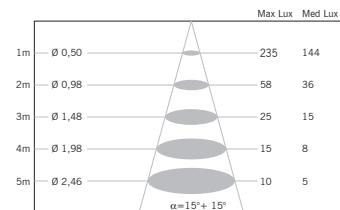

Cricket

D60 F28 60

Bridgewell Consulting LTD

8 800 301-72-50
<http://lampshopping.ru>

Anodized aluminium structure.

tipology

bulb included

LED 700mA
3W-40°

150 lm
Cri 80

volume - weight

0,003 m³ - 0,20 Kg

technical information

IP67

accessories included

notes

For wall/ceiling/floor

accessories not included

A50102 Converter for high brightness LEDs 3W (max 9W) (max 3 spots)

A50103 Converter for high brightness LEDs 3W (min 9W-max 27W)
(min 3 - max 9 spots)

D60Z09 Floor housing

D60Z11 Ceiling-wall housing

See next page