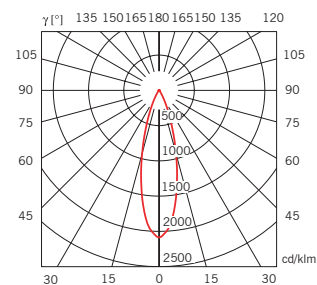

Cricket

D60 F28 60

Bridgewell Consulting LTD

8 800 301-72-50
<http://lampshopping.ru>

Anodized aluminium structure.

tipology

bulb included

LED 700mA
3W-40°

150 lm
Cri 80

volume - weight

0,003 m³ - 0,20 Kg

technical information

IP67

accessories included

notes

For wall/ceiling/floor

accessories not included

A50102 Converter for high brightness LEDs 3W (max 9W) (max 3 spots)

A50103 Converter for high brightness LEDs 3W (min 9W-max 27W)
(min 3 - max 9 spots)

D60Z09 Floor housing

D60Z11 Ceiling-wall housing

See next page