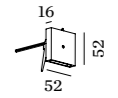

2.0

LED 1/2W | 350-700mA | 3Vf
PCB 3-step | excl. power supply
aluminium powder coated | brushed

CE 0.07kg 960° IP20 0,3

- 46
- 30
- ▨ 2-18