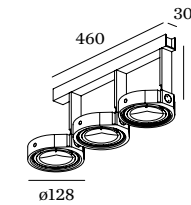

3.0 LED111

3xLED 13W | 220-240V | 50-60Hz
AC-COB3-step | phase-cut dim
aluminium powder coated

CE 4.20 kg ⊕ 960° IP20 ⚡0,3 Ⓟ ⚡38°

☐ ↷ 45°/45°

■ ↻ 45°/45°