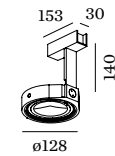

8 800 301-72-50
<http://lampshopping.ru>

GO-ON

1.0 LED111

LED 13W | 220-240V | 50-60Hz
AC-COB3-step | phase-cut dim
aluminium powder coated

CE 1.70 kg ⊕ 960° IP20 ⚡0,3 Ⓟ ⚡38°

☐ ↷ 45°/45°

■ ↻ 45°/45°