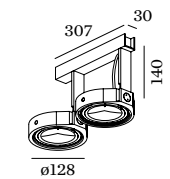

2.0 LED111

2xLED 13W | 220-240V | 50-60Hz
AC-COB3-step | phase-cut dim
aluminium powder coated

CE 2.80 kg ⊕ 960° IP20 ⚡0,3 Ⓟ ⚡38°

☐ ↷ 45°/45°

■ ↻ 45°/45°