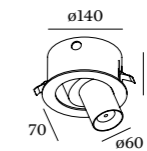

8 800 301-72-50
<http://lampshopping.ru>

PEEK

0.6

LED 5/7W | 350-500mA | 13Vf
 COB 3-step | excl. power supply
 aluminium | steel powder coated

CE 0.92kg \varnothing 96° IP20 \pm 0,3° \odot A36°

\square \odot 150

\curvearrowright 30°/30° \square 90

\curvearrowright 355° \square 4-25

3000K | >80CRI | 350-465lm

 **123161W4**

 **123161E4**

ALWAYS USE

power supply
 350mA | 6W **90213202**

500mA | 10W **90214403**

more power supplies on page 490

0.8

LED 7/10W | 350-500mA | 18Vf
 COB 3-step | excl. power supply
 aluminium | steel powder coated

CE 0.96kg \varnothing 96° IP20 \pm 0,3° \odot A36°

\square \odot 150

\curvearrowright 30°/30° \square 90