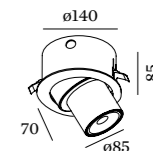

0.8

LED 7/10W | 350-500mA | 18Vf
COB 3-step | excl. power supply
aluminium | steel powder coated

CE 0.96kg $\varnothing$ 96° IP20 $\pm$ 0,3° $\odot$ A36°

$\square$ $\odot$ 150

$\curvearrowright$ 30°/30° $\square$ 90

$\curvearrowright$ 355° $\square$ 4-25