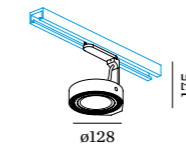

142620B0

1.0 LED111

LED 13W | 220-240V | 50-60Hz
 AC-COB 3-step | phase-cut dim
 aluminium powder coated

CE 0.95kg □ 960° IP20 $\approx 0,3$ Ⓟ $\approx 38^\circ$

↕ 45°/45°

↻ 45°/45°

143668W_

143668B_