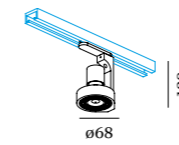

8 800 301-72-50
<http://lampshopping.ru>

PLUXO on track

1.0 PAR16

PAR16 max. 50W | GU10
 220-240VAC | 50-60Hz
 aluminium powder coated

CE 0.41kg □ 960° IP20 $\approx 0,9$

↕ 45°/45°

↻ 13°

142620W0

142620B0

1.0 LED111

LED 13W | 220-240V | 50-60Hz
 AC-COB 3-step | phase-cut dim
 aluminium powder coated

CE 0.95kg □ 960° IP20 $\approx 0,3$ Ⓟ $\approx 38^\circ$

↕ 45°/45°

↻ 45°/45°

143668W_

143668B_