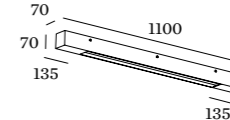

8 800 301-72-50
<http://lampshopping.ru>

SCAPE

8.0

⇒ T16 14W | G5
220-240VAC | 50-60Hz | EVG
aluminium powder coated

CE 2.47kg ⊕ 960° IP55 ⚡ 0.5 Ⓟ

7051T3T0

11.0

⇒ T16 21W | G5
220-240VAC | 50-60Hz | EVG
aluminium powder coated

CE 3.36kg ⊕ 960° IP65 ⚡ 0.5 Ⓟ

7052T3T0

14.0

⇒ T16 28W | G5
220-240VAC | 50-60Hz | EVG
aluminium powder coated

CE 4.46kg ⊕ 960° IP55 ⚡ 0.5 Ⓟ

7053T3T0

EXTERIOR | CEILING SURFACE