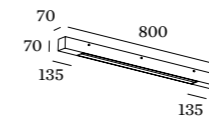

8 800 301-72-50
<http://lampshopping.ru>

SCAPE

8.0

⇒ T16 14W | G5
220-240VAC | 50-60Hz | EVG
aluminium powder coated

CE 2.47kg ⊕ 960° IP55 ⚡ 0.5 Ⓟ

7051T3T0

11.0

⇒ T16 21W | G5
220-240VAC | 50-60Hz | EVG
aluminium powder coated

CE 3.36kg ⊕ 960° IP65 ⚡ 0.5 Ⓟ

7052T3T0

14.0

⇒ T16 28W | G5
220-240VAC | 50-60Hz | EVG
aluminium powder coated

CE 4.46kg ⊕ 960° IP55 ⚡ 0.5 Ⓟ

7053T3T0

EXTERIOR | CEILING SURFACE