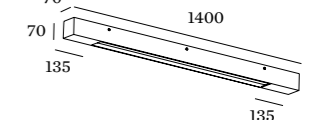

CE 3.36kg ⊕ 960° IP65 ⚡ 0.5 Ⓟ

7052T3T0

14.0

⇒ T16 28W | G5
220-240VAC | 50-60Hz | EVG
aluminium powder coated

CE 4.46kg ⊕ 960° IP55 ⚡ 0.5 Ⓟ

7053T3T0

EXTERIOR | CEILING SURFACE